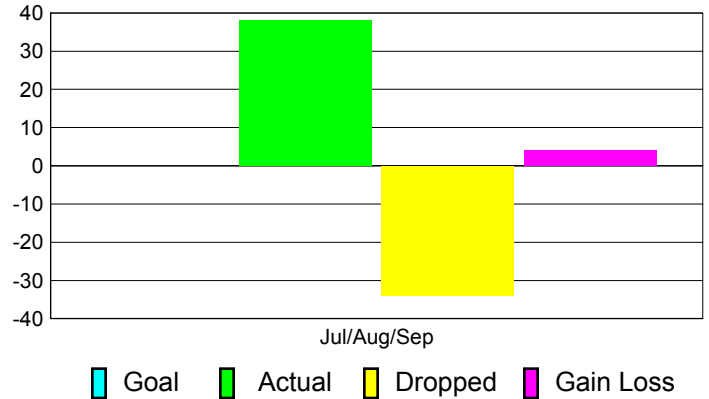

### YTD Status Quo Clubs 2012-2013

Status Quo Clubs Compared to Status Quo Members

## MEMBERSHIP

**Membership Results**  
2012-2013

**Membership**  
2011-2012

Month	Net Memb Goal	Actual New Memb	Actual Dropped Memb	Gain/Loss of Memb	Gain/Loss of Memb
Jul/Aug/Sep	0	38	-34	4	30
<b>Totals</b>	<b>0</b>	<b>38</b>	<b>-34</b>	<b>4</b>	<b>30</b>

### Membership Results 2012-2013

Goal, New, Dropped, Gain/Loss

### Comparison of Membership Gain/Loss

Current Year Compared to the Previous Year