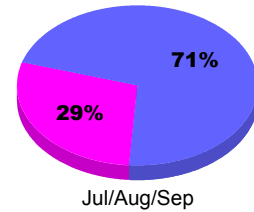

Gender Comparison 2012-2013